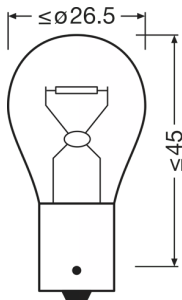

Electrical Data

Power input	25 W
Nominal voltage	12 V
Nominal wattage	21 W
Power input tolerance	±6 %
Test voltage	13.5 V

Photometric Data

Nominal luminous flux	460 lm
Luminous flux tolerance	±15 %

Physical Attributes & Dimensions

Lamp base	BA15s
Length	52.5 mm
Diameter	25.0 mm
Product weight	7.88 g

Lifetime Data

Lifespan B3	500 hr
Lifespan Tc	1000 hr

Product datasheet

Capabilities

Technology	AUX
------------	-----

Certificates & standards