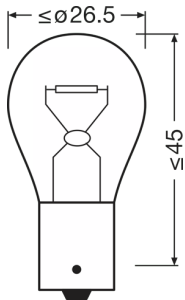

Electrical Data

Power input	25 W
Nominal voltage	12 V
Nominal wattage	21 W
Power input tolerance	±6 %
Test voltage	13.5 V

Photometric Data

Nominal luminous flux	280 lm
Luminous flux tolerance	±20 %

Physical Attributes & Dimensions

Lamp base	BAU15s
Length	52.5 mm
Diameter	25.0 mm
Product weight	8.06 g

Lifetime Data

Lifespan B3	500 hr
Lifespan Tc	1000 hr

Product datasheet

Additional product data

Product remark	Amber lamp for clear indicators
----------------	---------------------------------