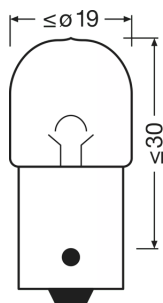

Electrical Data

Power input	10 W
Nominal voltage	12 V
Nominal wattage	10 W
Power input tolerance	±10 %
Test voltage	13.5 V

Photometric Data

Nominal luminous flux	125 lm
Luminous flux tolerance	±20 %

Physical Attributes & Dimensions

Lamp base	BA15s
Length	37.5 mm
Diameter	16.0 mm
Product weight	6.00 g

Lifetime Data

Lifespan B3	600 hr
Lifespan Tc	1200 hr

Product datasheet

Capabilities

Technology	AUX
------------	-----

Certificates & standards