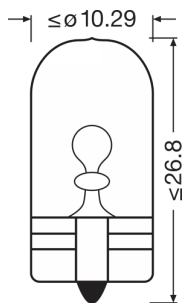

### Physical Attributes & Dimensions

Lamp base	W2.1x9.5d
Length	26.8 mm
Diameter	10.0 mm
Product weight	1.38 g